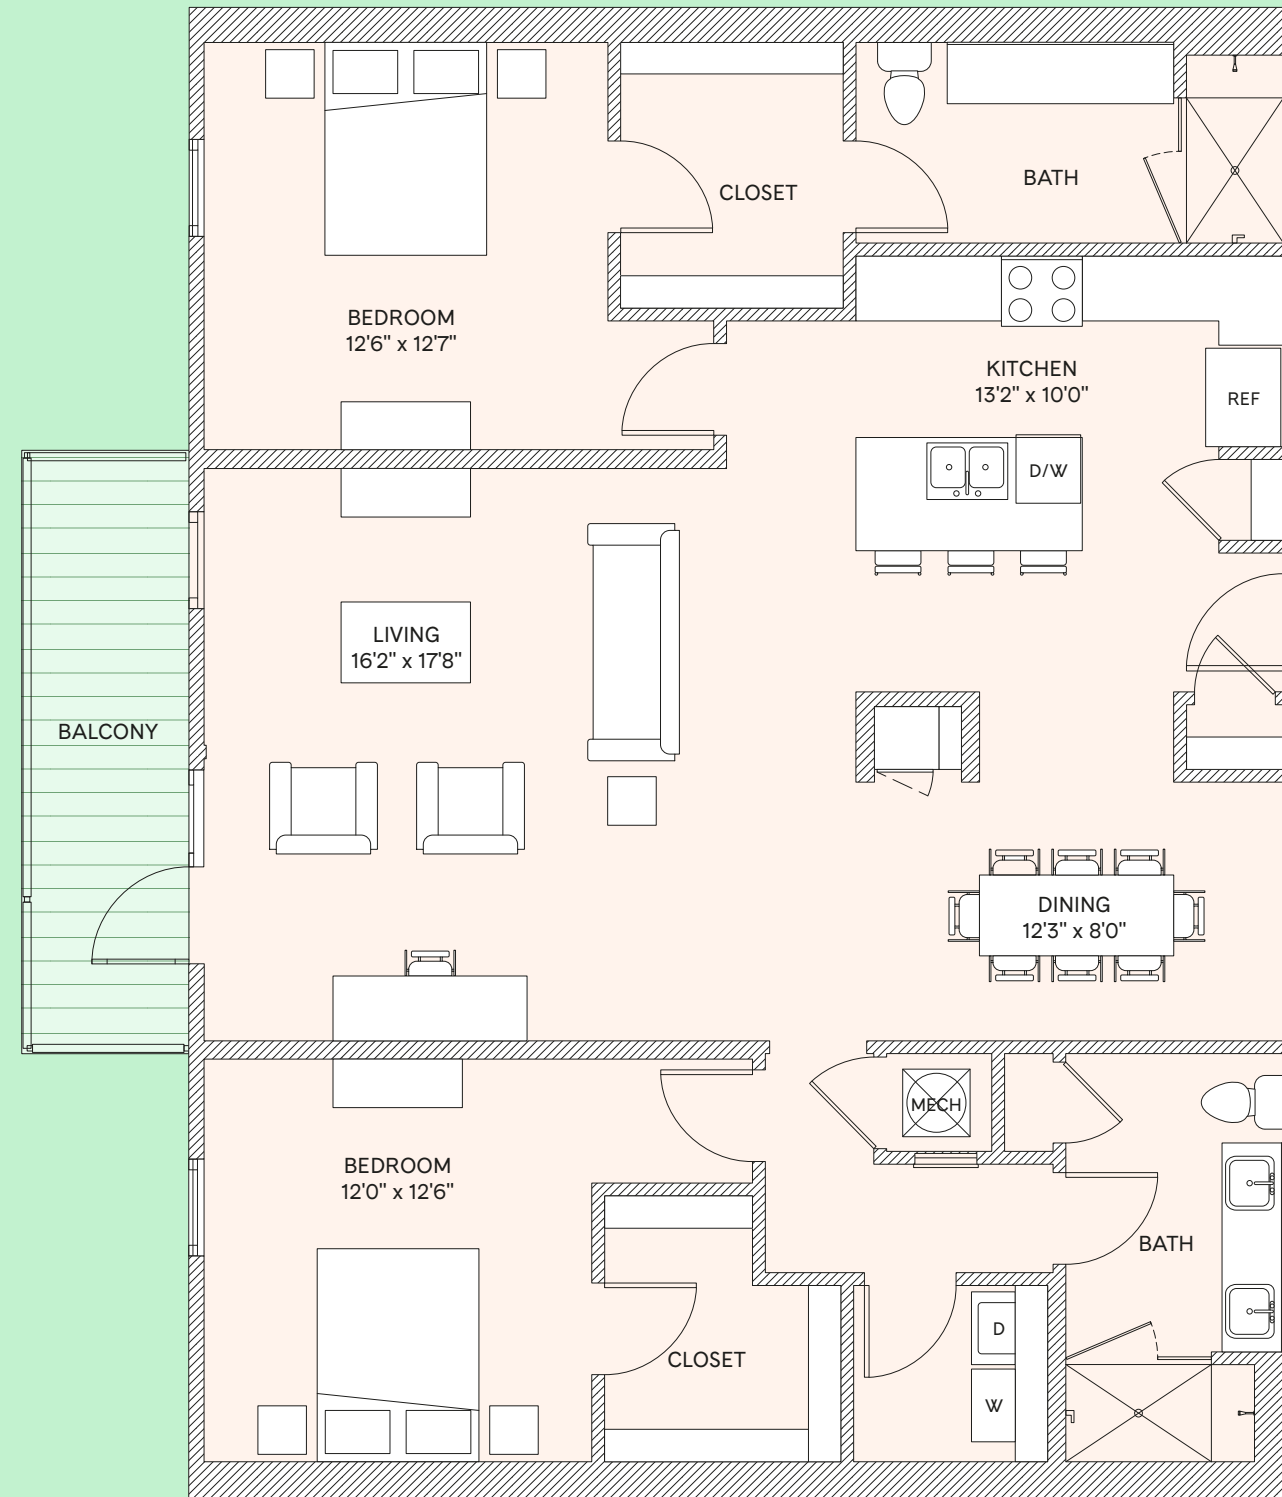

B10

2 BR, 2 BA

Level 2-4

Homes

228, 328, 428

Bathroom

2

Interior

1,540 SF

Bedroom

2

Balcony

87 SF-162 SF