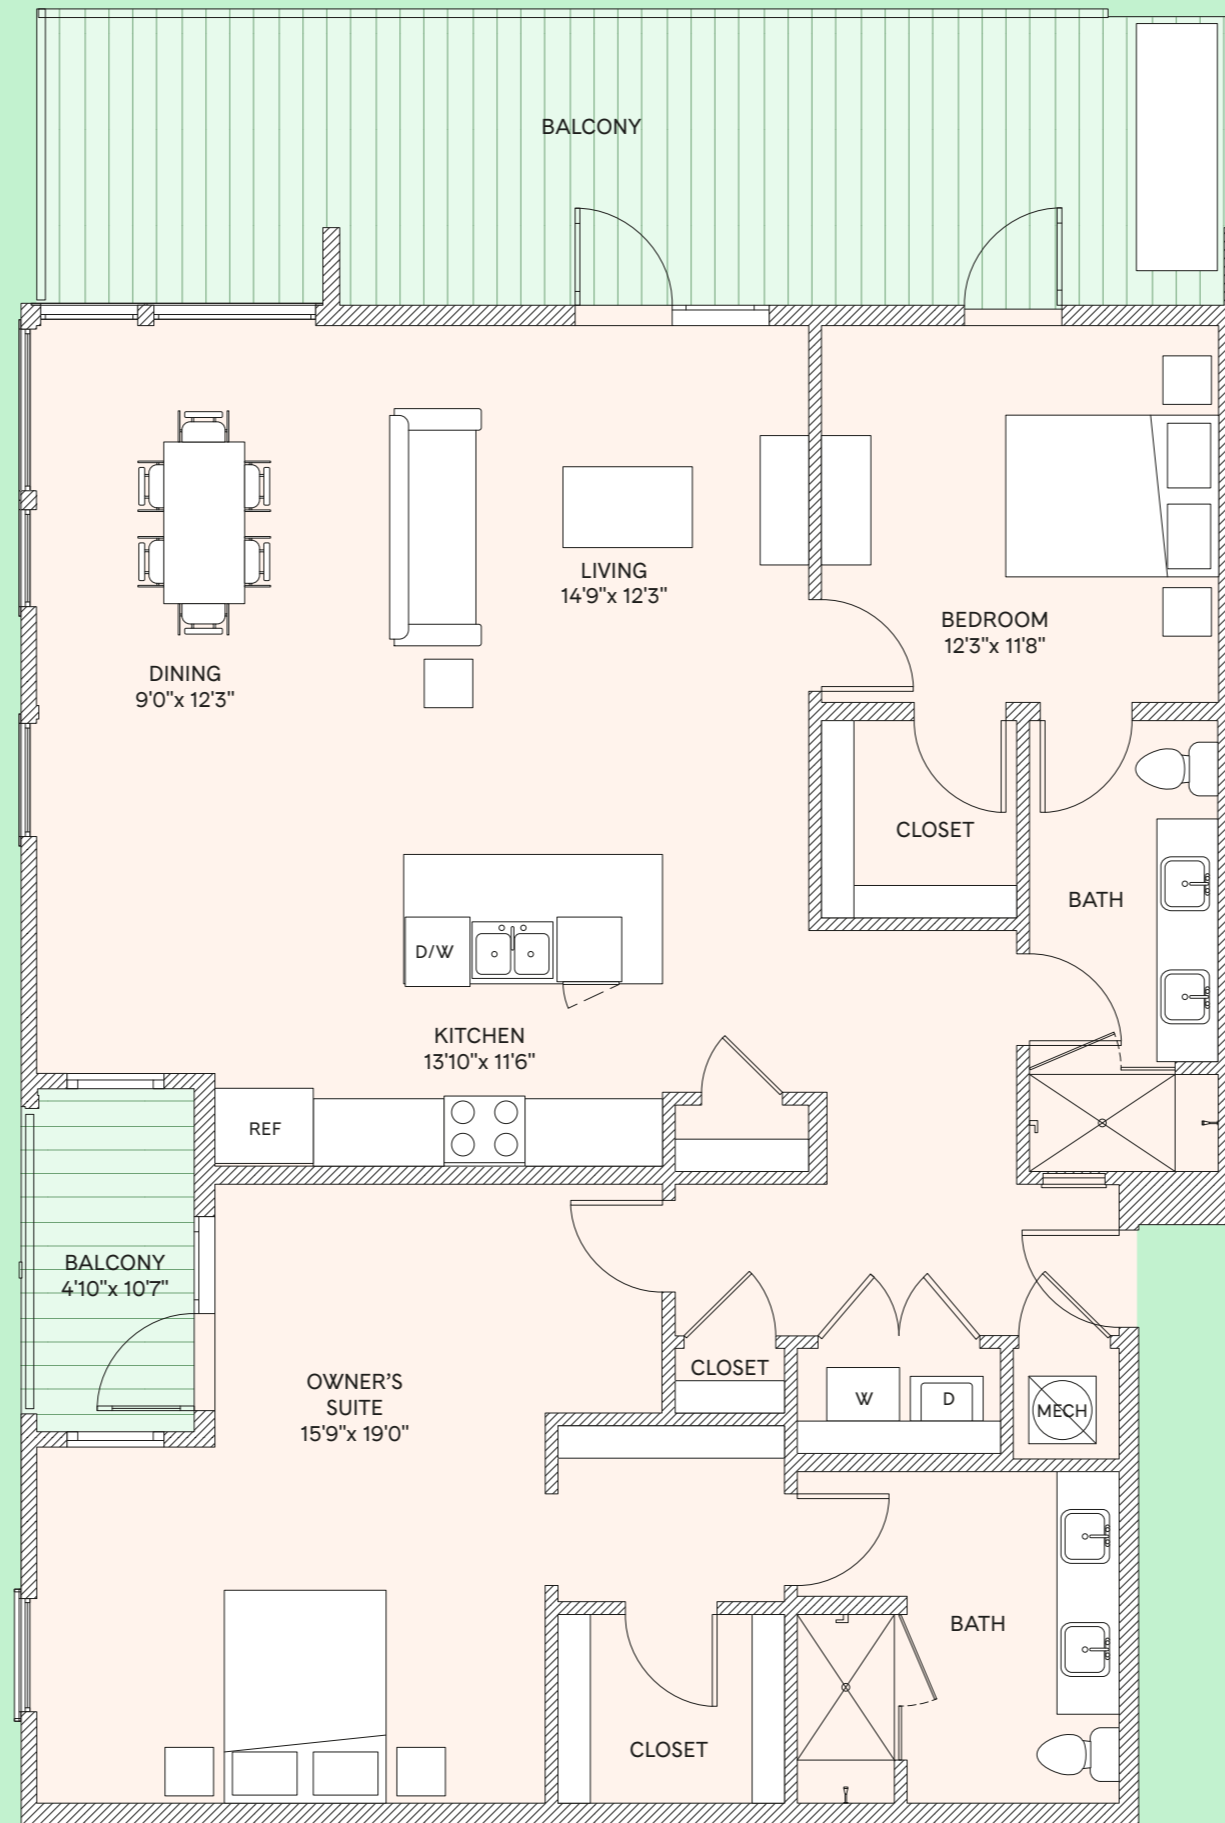

B6c
 2 BR, 2 BA
 Level 4

Homes
 401, 429

Bathroom
 2
Interior
 1,634 SF

Bedroom
 2
Balcony
 52 SF–329 SF